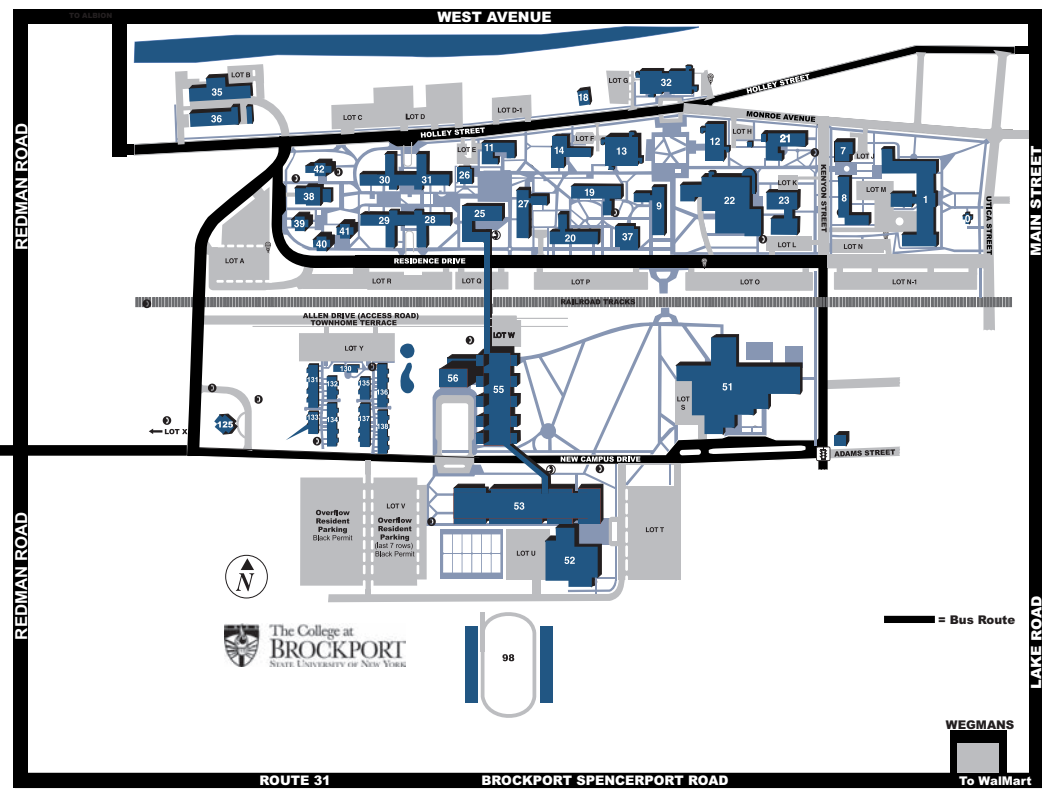

RT. 3 BROCKPORT / ALBION

Route Number	Service Days	Fine Arts Bldg. Brockport	College Suites	Holley Hotel	Fancher Post Office	Albion Rt. 31 & Rt.98	County Highway Garage
10	Mon-Fri	11:40a	***	11:55a	12:02p	12:08p	12:10p
10	Mon-Fri	4:45p	***	5:00p	5:07p	5:13p	5:15p
10	Mon-Fri	11:40p	***	11:55p	12:02a	12:08a	12:10a
10	Sat-Sun	4:40p	***	4:55p	5:02p	5:08p	5:10p
10	Sun	7:40p	***	7:55p	8:02p	8:08p	8:10p
11	Thurs.-Sat	***	2:45a	2:52a	2:59a	3:06a	3:13a
12	Fri-Sat	***	2:53a	3:00a	3:07a	3:13a	3:15a
14	Sat	1:00p	***	1:08p	1:15p	1:21p	1:23p
14	Sun	5:00p	***	5:08p	5:15p	5:21p	5:23p
15	Sun	1:09p	***	1:17p	1:24p	1:30p	1:32p
15	Sun	5:09p	***	5:17p	5:24p	5:30p	5:32p

RT. 3 ALBION / BROCKPORT

Route Number	Service Days	County Highway Garage	Albion Rt. 31 & Rt.98	Fancher opp. Post Office	Holley Hotel	Fine Arts Bldg. Brockport
10	Mon-Fri	8:30a	8:32a	8:38a	8:45a	8:53a
10	Mon-Fri	11:30a	11:32a	11:38a	11:45a	11:53a
10	Mon-Fri	4:30p	4:32p	4:38p	4:45p	4:53p
10	Sat-Sun	11:30a	11:32a	11:38a	11:45a	11:53a
10	Sat-Sun	4:30p	4:32p	4:38p	4:45p	4:53p
11	Thu-Fri	9:15p	9:17p	9:23p	9:30p	9:48p
12	Fri-Sat	8:18p	8:20p	8:26p	8:33p	8:41p
14	Sat	11:30a	11:32a	11:38a	11:45a	11:53a
14	Sat	3:30p	3:32p	3:38p	3:45p	3:53p
15	Sun	11:30a	11:32a	11:38a	11:45a	11:53a
15	Sun	3:30p	3:32p	3:38p	3:45p	3:53p

ROUTE 12 EAST END SHUTTLE - FRIDAY & SATURDAY

Albion Rt. 31 & Rt.98	Residence Drive & Union	Residence Drive & Mortimer	Holley & Fine Arts	Scio & East Spot Coffee	East & Union The Little	East & Alexander Bar. Fly	Residence Drive & Union	Albion Rt. 31 & Rt.98
8:20p	8:45p	8:47p	8:48p	9:15p	9:17p	9:19p	9:51p	***
***	10:00p	10:02p	10:03p	10:35p	10:38p	10:45p	11:21p	***
***	12:00a	12:02a	12:03a	12:35a	12:38a	12:45a	1:21a	***
***	1:30a	1:32a	1:33a	2:05a	2:08a	2:15a	2:51a	3:13a

Route 15
Albion/Brockport/Marketplace Mall

Route 16
Albion/Brockport/Airport/
Amtrak/Broad Street Station