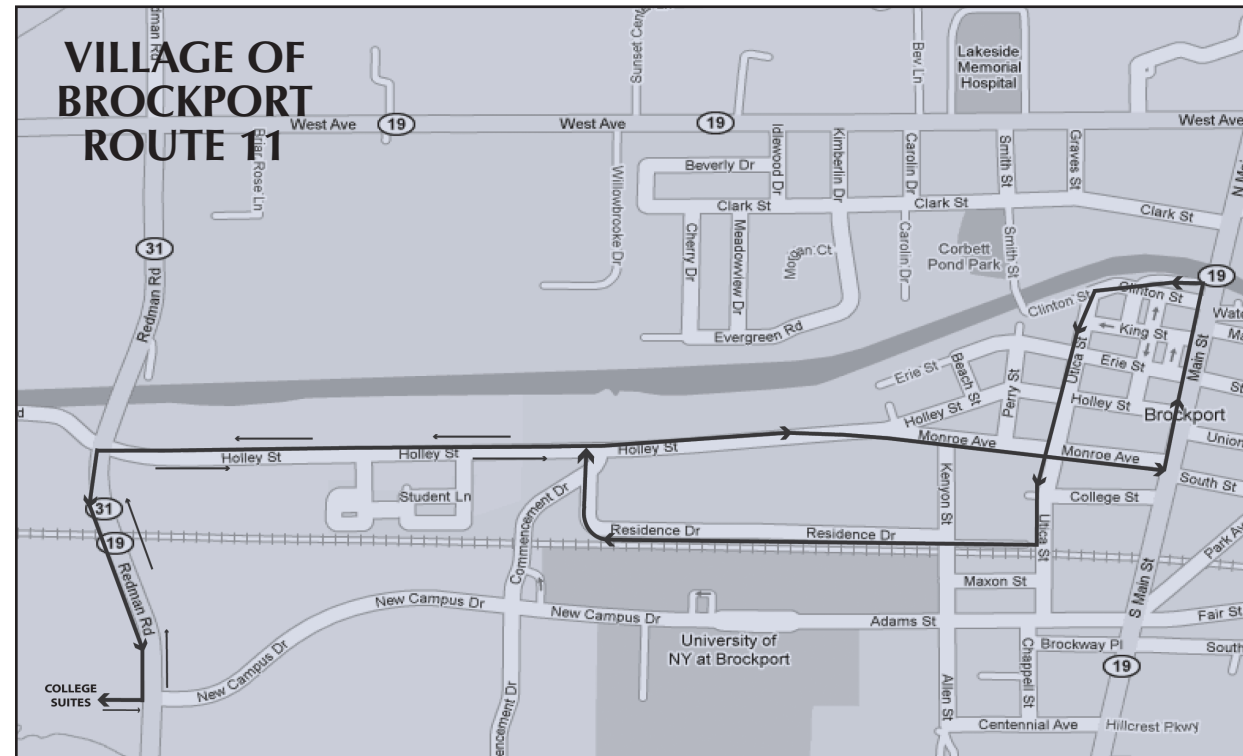

ROUTE 16 TRANSPORTATION SHUTTLE TO CAMPUS - DATES: Sunday, August 30 · Tuesday, October 20 · Sunday, November 29, 2009 · Sunday, January 24 · Sunday, March 21, 2010

Albion Rt. 31 & Rt.98	Broad Street Station	Amtrak Station	Airport Lower Level East End	Residence Drive & Union	Residence Drive & Mortimer	Albion Rt. 31 & Rt.98
2:00p	3:00p	3:10p	3:30p	3:50p	3:52p	4:12p

ROUTE 16 AIRPORT, AMTRAK, BROAD STREET STATION FROM CAMPUS - DATES: Saturday, October 17 · Tuesday, November 25 · Saturday, December 19, 2009 · Saturday, March 13 · Saturday, May 15, 2010

Albion Rt. 31 & Rt.98	Residence Drive & Mortimer	Residence Drive & Union	Airport Lower Level East End	Amtrak Station	Broad Street Station	Albion Rt. 31 & Rt.98
8:30a	9:00a	9:02a	9:20a	9:40a	9:50a	10:50a

**Call OTS
(585) 589-0707**

One-Way Fare Information

For all rides shown on these schedules:

SUNY Brockport Students
No charge with Brockport University ID

Public Fares: Rte. 10 & Rte. 11	
Adults	\$1.00
Seniors/Disabled/Children 6-12 years	\$.50
Children under 6 years (must be accompanied by adult)	FREE
Albion - Brockport	
Adults	\$3.00
Seniors/Disabled/Children 6-12 years	\$1.50
Children under 6 years (must be accompanied by adult)	FREE
Service to Rochester	\$6.50

Route 15
Albion/Brockport/Marketplace Mall

Route 16
Albion/Brockport/Airport/
Amtrak/Broad Street Station